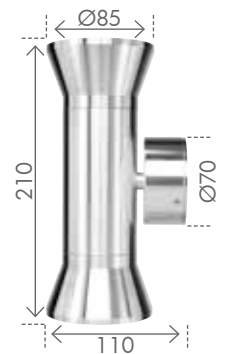

240V	35W max	GU10	IP65	Adjustable only
------	------------	------	------	-----------------

- Modern round industrial design.
- IP65 weather resistant rating.
- Anodised aluminium construction.
- Supplied with 4W 300 Lumen 3000K LED globes.
- 2 Year Warranty.

MODEL NO.	DESIGN	FITTING COLOUR	BARCODE
19683/20	ADJ	ANODISED ALUMINIUM	9 312641 196839 >
19684/20	U/D	ANODISED ALUMINIUM	9 312641 196846 >
19685/20	TWIN	ANODISED ALUMINIUM	9 312641 196853 >