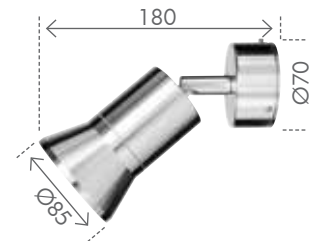

240V	35W max	GU10	IP65	Adjustable only
------	------------	------	------	-----------------

- Modern round industrial design.
- IP65 weather resistant rating.
- Anodised aluminium construction.
- Supplied with 4W 300 Lumen 3000K LED globes.
- 2 Year Warranty.

MODEL NO.	DESIGN	FITTING COLOUR	BARCODE
19683/20	ADJ	ANODISED ALUMINIUM	9 312641 196839 >
19684/20	U/D	ANODISED ALUMINIUM	9 312641 196846 >
19685/20	TWIN	ANODISED ALUMINIUM	9 312641 196853 >