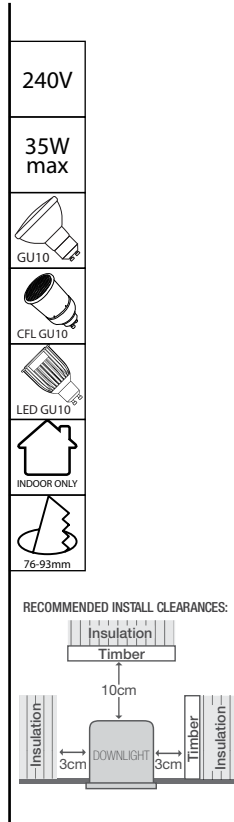

## ROUND GIMBAL DOWNLIGHT

Round gimbal downlight kit in brushed aluminium finish with a vented heat can for added safety.

12 Month Warranty.

Code:	<b>17633/..</b>
<b>26</b> BRUSHED ALUMINIUM	 9 312641 176336

## SQUARE GIMBAL DOWNLIGHT

Square gimbal downlight kit in brushed aluminium finish with a vented heat can for added safety.

12 Month Warranty.

Code:	<b>17634/..</b>
<b>26</b> BRUSHED ALUMINIUM	 9 312641 176343