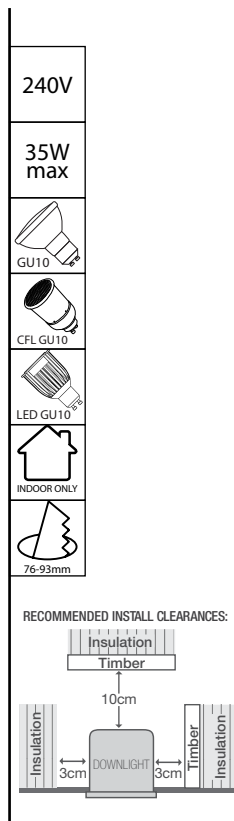

## ROUND GIMBAL DOWNLIGHT

Round gimbal downlight kit in brushed aluminium finish with a vented heat can for added safety.

12 Month Warranty.

Code:	<b>17633/..</b>
<b>26</b> BRUSHED ALUMINIUM	 9 312641 176336

## SQUARE GIMBAL DOWNLIGHT

Square gimbal downlight kit in brushed aluminium finish with a vented heat can for added safety.

12 Month Warranty.

Code:	<b>17634/..</b>
<b>26</b> BRUSHED ALUMINIUM	 9 312641 176343